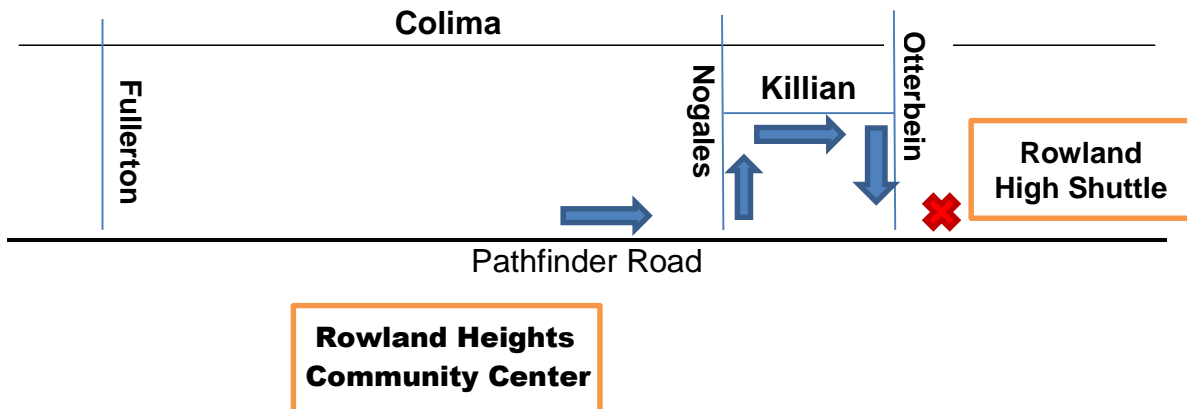

RUSD Showcase Event

JANUARY 30
10 AM to 1 PM

Rowland Heights Community Center
(at Pathfinder Park)
18150 Pathfinder Road, Rowland Heights

COURTESY SHUTTLES TO THE CENTER START AT 9:30 AM
AND ARE AVAILABLE AT ROWLAND HIGH SCHOOL
2000 S. Otterbein Ave.
(Every 15 Minutes)

Shuttles Also Available Every ½ Hour Starting at 9:30 AM

Hurley Elementary - 535 S. Dora Guzman Ave., La Puente
Giano Intermediate - 3223 Giano Ave. West Covina
Nogales High School - 401 S. Nogales Street, La Puente

LAST SHUTTLES LEAVE CENTER at 1:30 PM